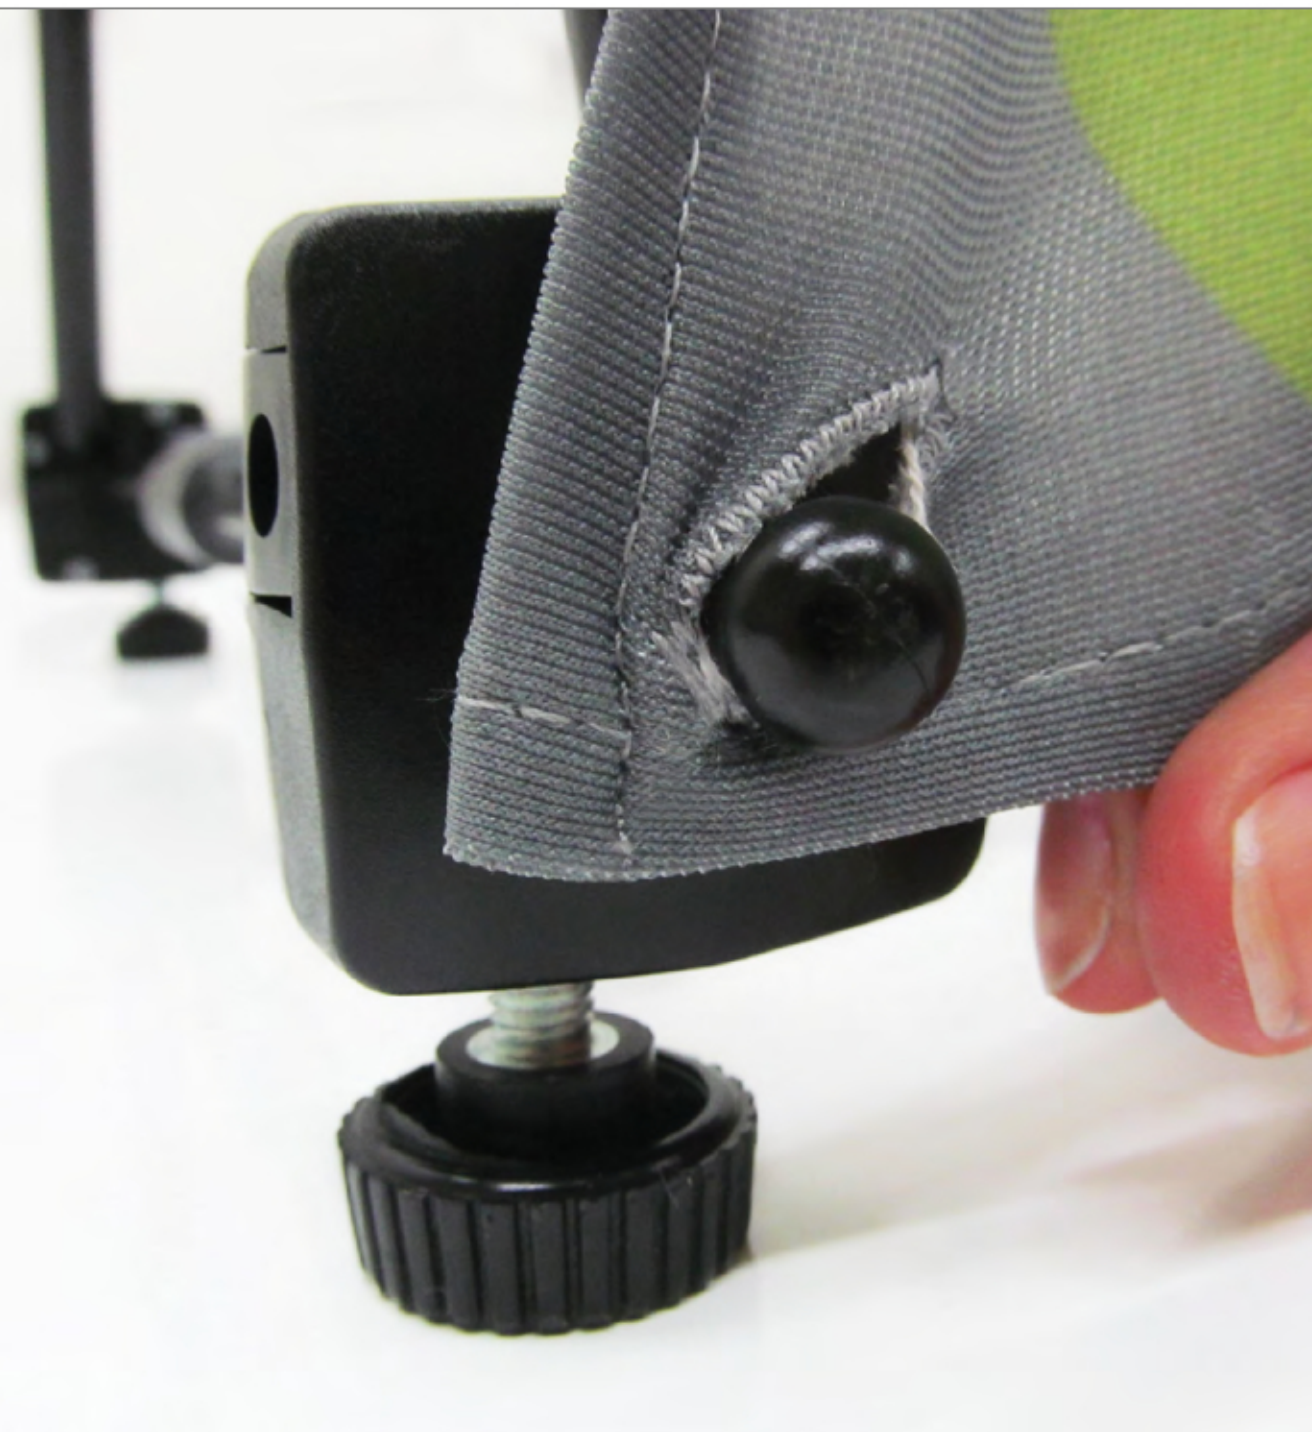

xpressions.

The Most Creative Pop-Up Display

- + Lightweight solution that comes in a variety of shapes and sizes.
- + Graphically driven and visually engaging.
- + Dye-sublimated fabric prints are easy to change and maneuver for 3D graphic appeal.
- + LED lights, shelves and push-thru options.
- + Kits include frame, graphics and bag.

- + **xpressions** gives your message the originality it deserves.
- + Create infinite 3-dimensional configurations for endless design possibilities.
- + Add a range of accessories to make your Xpressions booth stand out.

xpressions displays in detail:

- + Ultra-lightweight, compact and durable aluminum frame.
- + Powerful magnetic connectors open the frame automatically.
- + A button-hole attachment system allows for easy change of panels.
- + Adjustable stabilizing feet.
- + Xpressions frames carry a lifetime warranty.